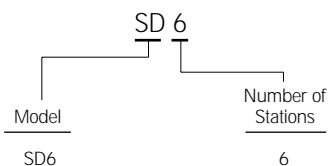

Dimensions

Height: 6"
Width: 8 ½"
Depth: 2 ½"

MODELS HOW TO SPECIFY

Irritrol
SYSTEMS

BEYOND THE EXPECTED

5825 Jasmine Street, Riverside, CA 92504-1183
909/785-3623 Fax 909/785-3795
<http://www.irritrolsystems.com>