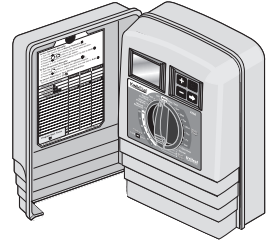

CONTROLLERS

KWIKDIAL™ SERIES HYBRID