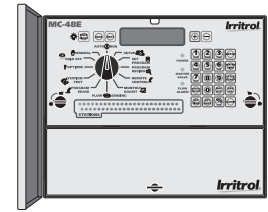

CONTROLLERS

MC-E SERIES SOLID STATE

MODEL NUMBERS:

- MC-4E
- MC-6E
- MC-8E
- MC-12E

REF.#	DESCRIPTION	MC-4E PART NO.	MC-6E PART NO.	MC-8E PART NO.	MC-12E PART NO.
1	Complete Panel Assembly	MC-4E-PAN	MC-6E-PAN	MC-8E-PAN	MC-12E-PAN
2	Panel and Overlay	-----	-----	-----	-----
3	Transformer Assy., 120 VAC, 60 Hz	R615901	R615901	R615901	R615901
3	Transformer Assy., 220 VAC, 50 Hz	R89-9255	R89-9255	R89-9255	R89-9255
3	Transformer Assy., 240 VAC, 50 Hz	R721301	R721301	R721301	R721301
4	Select Knob	-----	-----	-----	-----
5	Key and Lock Assembly	R671101	R671101	R671101	R671101
5	Key Only (HL238)	683503	683503	683503	683503
6	Access Panel	Included with Panel Assembly (See Ref.#1)			
7	Dzus Fastener Kit	-----	-----	-----	-----
8	Cabinet Assembly, 10 inch	R689601	R689601	R689601	R689601
		(includes lock assembly)			
	User's Manual	Irritrol.com	Irritrol.com	Irritrol.com	Irritrol.com
	Quick Reference Card	Irritrol.com	Irritrol.com	Irritrol.com	Irritrol.com