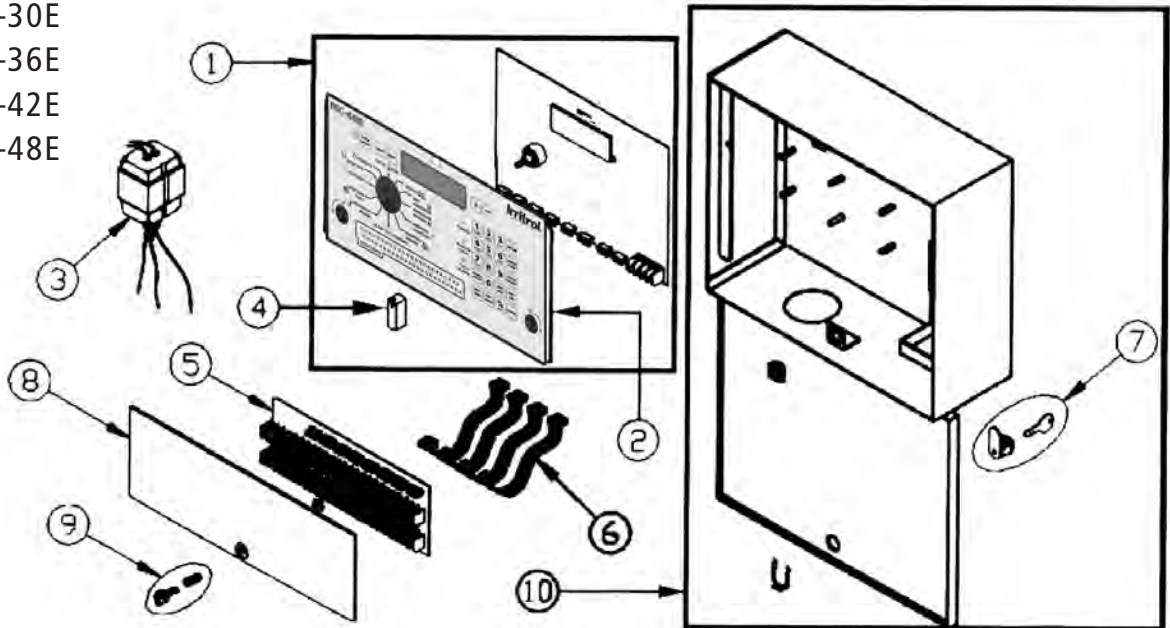

CONTROLLERS

MC-E SERIES SOLID STATE

MODEL NUMBERS:

- MC-18E
- MC-24E
- MC-30E
- MC-36E
- MC-42E
- MC-48E

		MC-18E	MC-24E	MC-30E	MC-36E	MC-42E	MC-48E
REF.#	DESCRIPTION	PART NO.	PART NO.	PART NO.	PART NO.	PART NO.	PART NO.
1	Complete Panel Assembly	MC-18E-PAN	MC-24E-PAN	MC-30E-PAN	MC-36E-PAN	MC-42E-PAN	MC-48E-PAN
2	Panel	-----	-----	-----	-----	-----	-----
3	Transformer Assy., 120 VAC, 60 Hz	R615901	R615901	R615901	R615901	R615901	R615901
3	Transformer Assy., 220 VAC, 50 Hz	R89-9225	R89-9225	R89-9225	R89-9225	R89-9225	R89-9225
3	Transformer Assy., 240 VAC, 50 Hz	R721301	R721301	R721301	R721301	R721301	R721301
4	Select Knob	-----	-----	-----	-----	-----	-----
5	Terminal Board	102-6579	102-6578	102-6577	102-6576	102-6575	102-6574
6	Header Cable (requires 4 cables)	R636901(1pk)	R636901(2pk)	R636901(2pk)	R636901(2pk)	R636901(2pk)	R636901(3pk)
7	Key and Lock Assembly	R671101	R671101	R671101	R671101	R671101	R671101
7	Key Only (HL238)	683503	683503	683503	683503	683503	683503
8	Access Panel	Included with Panel Assembly (See Ref.#1)					
9	Dzus Fastener Kit	-----	-----	-----	-----	-----	-----
10	Cabinet Assembly, 14 inch	R689501	R689501	R689501	R689501	R689501	R689501
		(includes lock assembly)					
	User's Manual	Irritrol.com	Irritrol.com	Irritrol.com	Irritrol.com	Irritrol.com	Irritrol.com
	Quick Reference Card	Irritrol.com	Irritrol.com	Irritrol.com	Irritrol.com	Irritrol.com	Irritrol.com