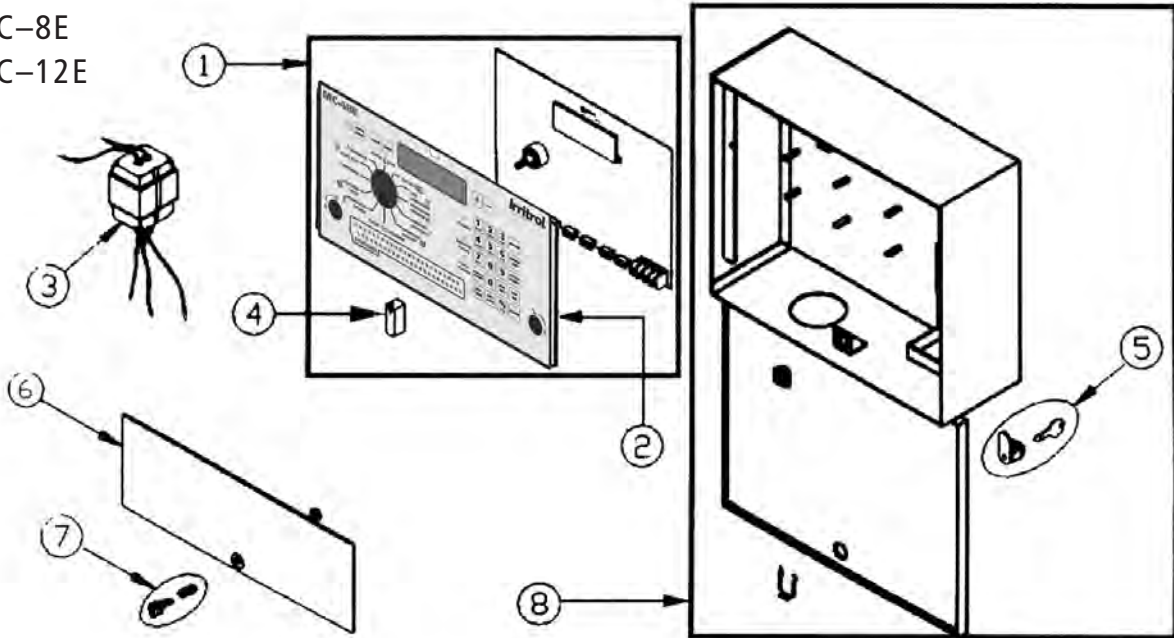

CONTROLLERS

MC-E SERIES SOLID STATE

MODEL NUMBERS:

- MC-4E
- MC-6E
- MC-8E
- MC-12E

REF.#	DESCRIPTION	MC-4E PART NO.	MC-6E PART NO.	MC-8E PART NO.	MC-12E PART NO.
1	Complete Panel Assembly	MC-4E-PAN	MC-6E-PAN	MC-8E-PAN	MC-12E-PAN
2	Panel and Overlay	-----	-----	-----	-----
3	Transformer Assy., 120 VAC, 60 Hz	R615901	R615901	R615901	R615901
3	Transformer Assy., 220 VAC, 50 Hz	R89-9255	R89-9255	R89-9255	R89-9255
3	Transformer Assy., 240 VAC, 50 Hz	R721301	R721301	R721301	R721301
4	Select Knob	-----	-----	-----	-----
5	Key and Lock Assembly	R671101	R671101	R671101	R671101
5	Key Only (HL238)	683503	683503	683503	683503
6	Access Panel	Included with Panel Assembly (See Ref.#1)			
7	Dzus Fastener Kit	-----	-----	-----	-----
8	Cabinet Assembly, 10 inch	R689601	R689601	R689601	R689601
		(includes lock assembly)			
	User's Manual	Irritrol.com	Irritrol.com	Irritrol.com	Irritrol.com
	Quick Reference Card	Irritrol.com	Irritrol.com	Irritrol.com	Irritrol.com